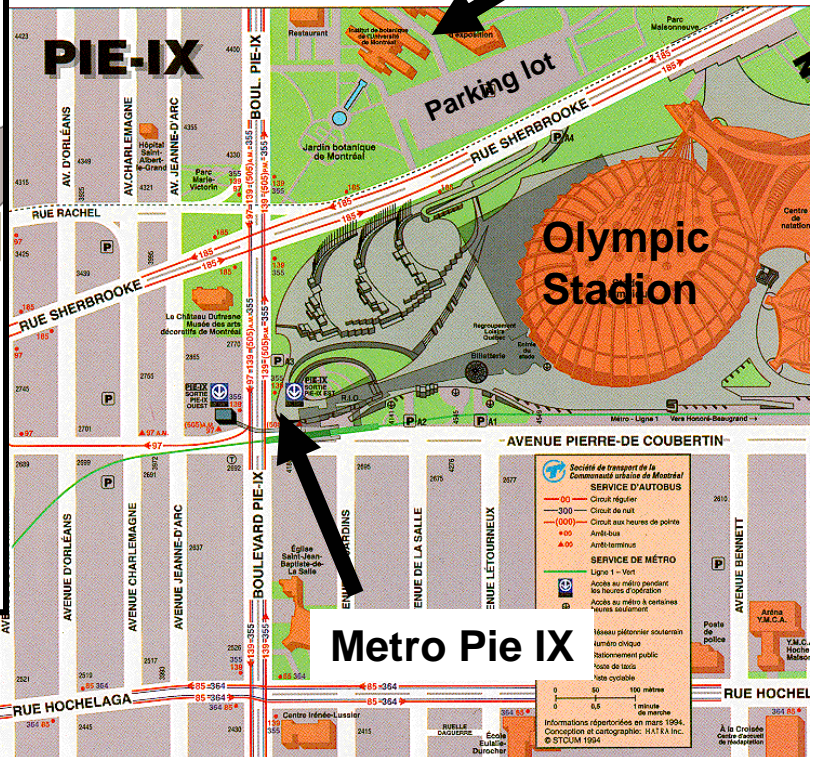

Directions to the Geitmann lab

4101 Sherbrooke Est
Montréal, QC H1X 2B2

Phone Secretary: 514-872-0272

Phone Geitmann Office: 514-872-8492

Phone Geitmann Lab: 514-872-4746

By Metro:

Take the Pie IX exit on the green Metro line and follow the indications "Jardin botanique" walking up the hill. Cross the rue Sherbrooke to get to the gate of the Botanical Garden. Once inside the garden, keep slightly to the right to get to the east side of the main building. Enter the main hall leading to the green houses.

By Car:

Follow the directions for "Stade olympique" or "Jardin botanique". The entrance of the parking lot of the Botanical Garden is east of the intersection Sherbrooke est / Pie IX. Parking fees apply. Enter the main hall leading to the green houses.

IRBV (within the main building of the Botanical Garden)

Find the IRBV:

Once inside the entrance hall of the botanical garden, follow the blue signs "IRBV" to find the elevator, take it to the third floor. Leaving the elevator turn right and keep following the blue signs. Take another right turn, pass two doors.