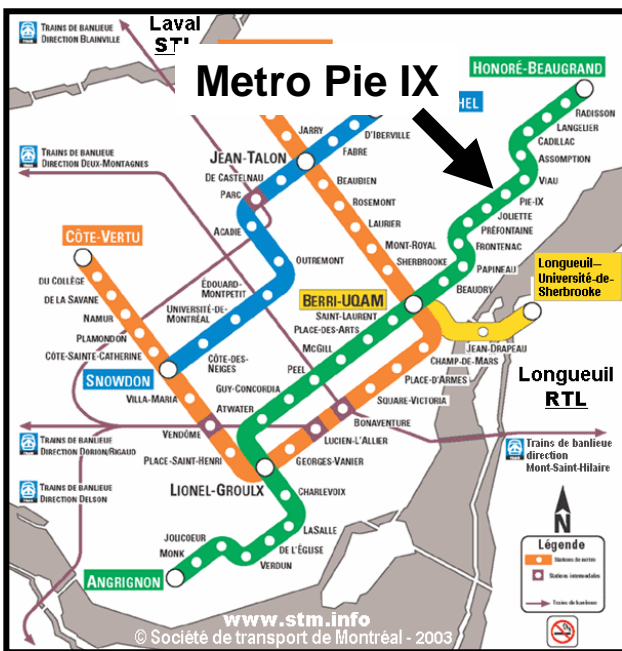

Directions to the Geitmann lab

4101 Sherbrooke Est
Montréal, QC H1X 2B2

Phone Secretary: 514-872-0272

Phone Geitmann Office: 514-872-8492

Phone Geitmann Lab: 514-872-4746

By Metro:

Take the Pie IX exit on the green Metro line and follow the indications "Jardin botanique" walking up the hill. Cross the rue Sherbrooke to get to the gate of the Botanical Garden. Once inside the garden, keep slightly to the right to get to the east side of the main building. Enter the main hall leading to the green houses.

By Car:

Follow the directions for "Stade olympique" or "Jardin botanique". The entrance of the parking lot of the Botanical Garden is east of the intersection Sherbrooke est / Pie IX. Parking fees apply. Enter the main hall leading to the green houses.

IRBV (within the main building of the Botanical Garden)

Find the IRBV:

Once inside the entrance hall of the botanical garden, follow the blue signs "IRBV" to find the elevator, take it to the third floor. Leaving the elevator turn right and keep following the blue signs. Take another right turn, pass two doors.